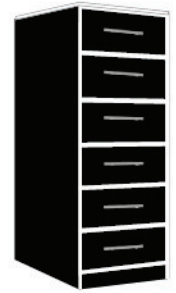

6 Drawer Bedside