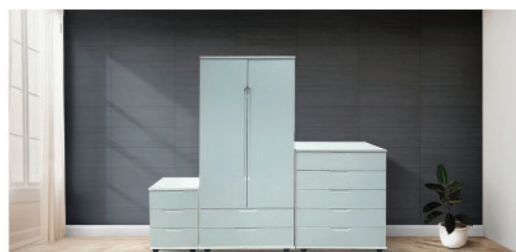

Dressing Table Mirror